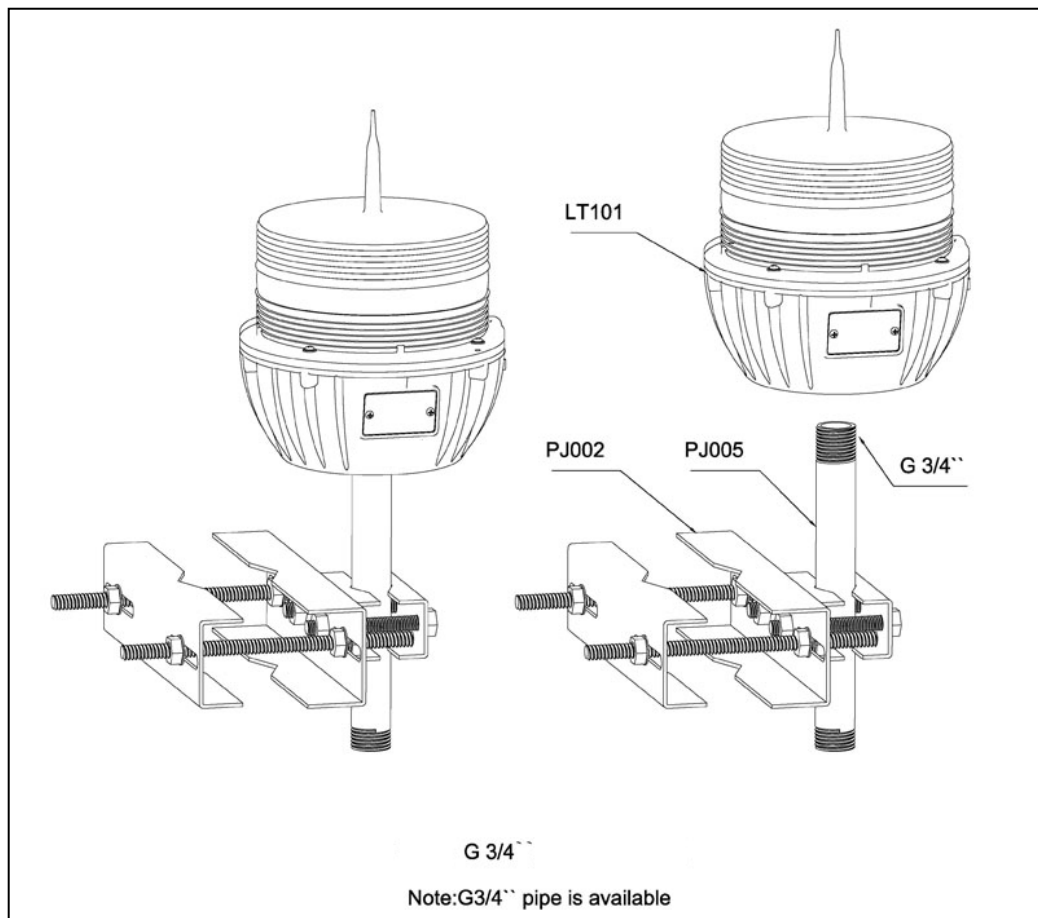

The following bracket is to suit various Deltas' low intensity Aircraft Warning Lighting products. These lights are:

- WL75
- WLTwin75
- WL S-10 (LT 101)

**Bracket with 3/4" threaded conduit. Light mounted is the WL S-10 (LT 101)**